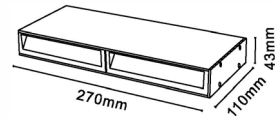

## Wallwasher series

Wallwash lighting

Linear wallwashers for a soft even light effect on vertical surface

Item	LightSource	Power(W)	Flux	Optic	CRI	CCT	Size(mm)	Dim
Washer30	Osram	16W	800lm	Wallwasher	Ra80/90	2700K-5000K	270*43*55.5	Dali
Washer30-H	Osram	16W	800lm	Wallwasher	Ra80/90	2700K-5000K	270*43*110	Dali