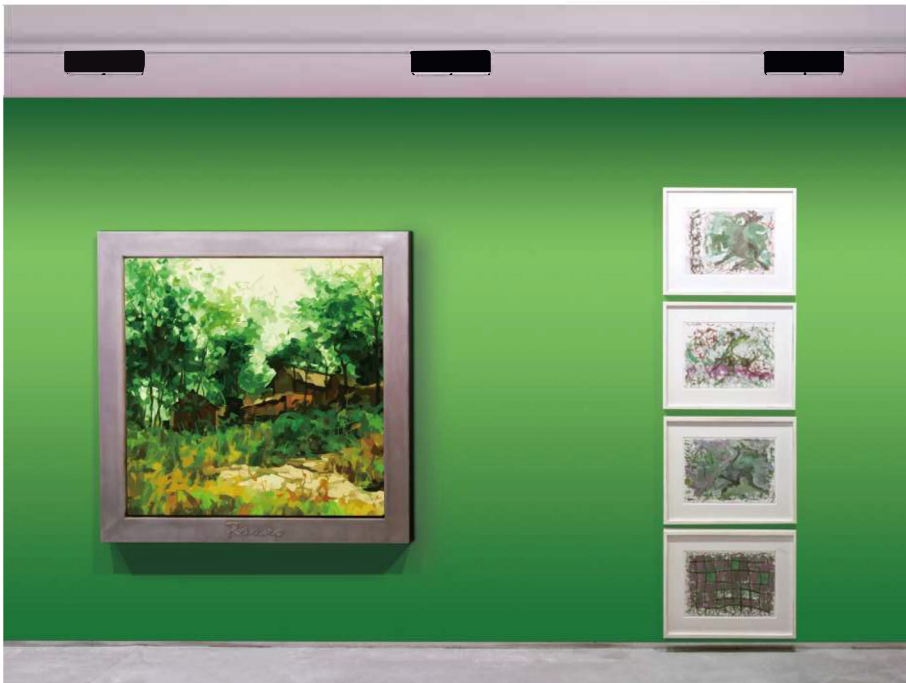

## Wallwasher series

Wallwash lighting

Linear wallwashers for a soft even light effect on vertical surface

Item	LightSource	Power(W)	Flux	Optic	CRI	CCT	Size(mm)	Dim
Washer30	Osram	16W	800lm	Wallwasher	Ra80/90	2700K-5000K	270*43*55.5	Dali
Washer30-H	Osram	16W	800lm	Wallwasher	Ra80/90	2700K-5000K	270*43*110	Dali