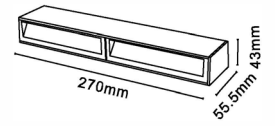

## Wallwasher series

Wallwash lighting

Linear wallwashers for a soft even light effect on vertical surface

Item	LightSource	Power(W)	Flux	Optic	CRI	CCT	Size(mm)	Dim
Washer30	Osram	16W	800lm	Wallwasher	Ra80/90	2700K-5000K	270*43*55.5	Dali
Washer30-H	Osram	16W	800lm	Wallwasher	Ra80/90	2700K-5000K	270*43*110	Dali